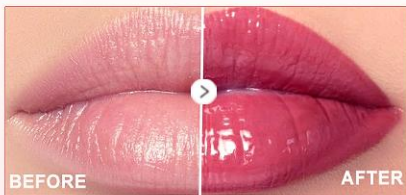

ITEM NO	PRODUCT	COLOUR	NET	PACKING SPECIFICATION	CARTON SIZE	VOLUME(CBM)	G.W.(KG)
042086W	BOB LIP BALM	4	12g	24PCS * 30BOX	58.2*44.2*23.3 CM	0.060 CBM	14 KG