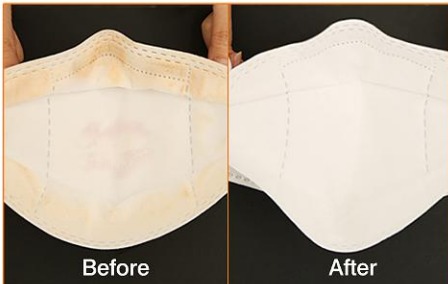

BOB®

Vitamin C

ALL DAY FIXER

MATTE SETTING MIST

- LONG LASTING
- HYALURONIC ACID
- FOR ALL SKIN TYPE

HYALURONIC ACID

Before

After