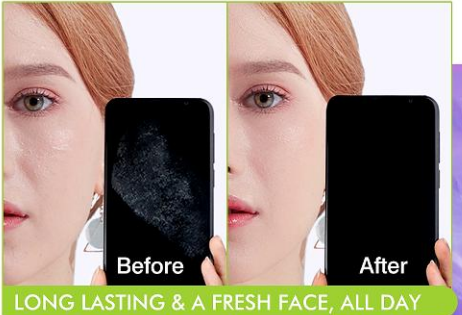

LONG LASTING & A FRESH FACE, ALL DAY