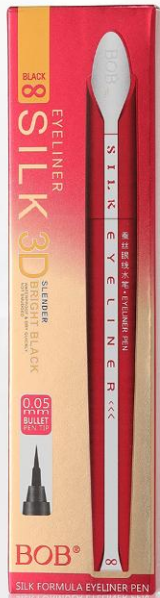

BOB

WATERPROOF

3D BRIGHT BLACK

ULTRA-FINE TIP

INSTANT BOLD LINES

ITEM NO	PRODUCT	COLOUR	NET	PACKING SPECIFICATION	CARTON SIZE	VOLUME(CBM)	G.W.(KG)
043148AW 043148BW	BOB EYELINER	BLACK	0.5ml	12 PCS * 48 BOX	44.8*31.2*43.1 CM	0.06 CBM	16 KG

BOB®

CHARM CURLY MASCARA

VOLUME AND LENGTHENING

SLENDER

BIG EYES

CURLING

WATERPROOF

ITEM NO	PRODUCT	COLOUR	NET	PACKING SPECIFICATION	CARTON SIZE	VOLUME(CBM)	G.W.(KG)
043208W	BOB MASCARA	BLACK	6.5g	12 PCS * 36 DOZ	47*37.5*43.9 CM	0.077 CBM	20 KG

BOB®

COOL SMART EYELINER

COOL BLACK

BIG EYES

ITEM NO	PRODUCT	COLOR	NET	PACKING SPECIFICATION	CARTON SIZE	VOLUME(CBM)	G.W.(KG)
043209W	BOB COOL SMART EYELINER	BLACK	1.5ml	12 PCS * 48 BOX	58.2*46.3*27.7 CM	0.075 CBM	18 KG