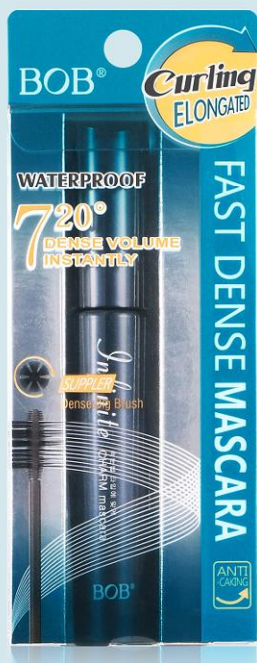

ITEM NO	PRODUCT	COLOUR	NET	PACKING SPECIFICATION	CARTON SIZE	VOLUME(CBM)	G.W.(KG)
043090W	BOB MASCARA	BLACK	12g	36 BOX * 12 PCS	57.5*43*48.6 CM	0.120 CBM	25 KG