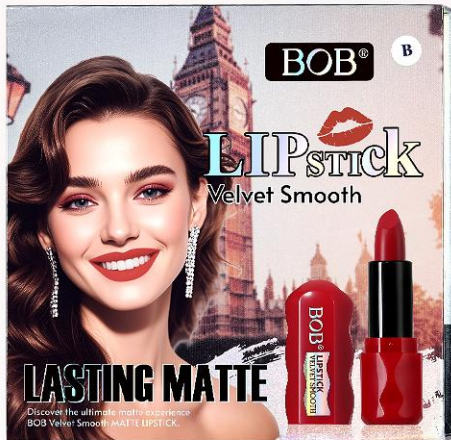

LASTING MATTE

Discover the ultimate matte experience
BOB Velvet Smooth MATTE LIPSTICK.

ITEM NO	PRODUCT	COLOUR	NET	PACKING SPECIFICATION	CARTON SIZE	VOLUME(CBM)	G.W.(KG)
041086W	BOB LIPSTICK	12	3.8g	12 PCS * 36 BOX	42.7*34*43.6	0.063	17 KG